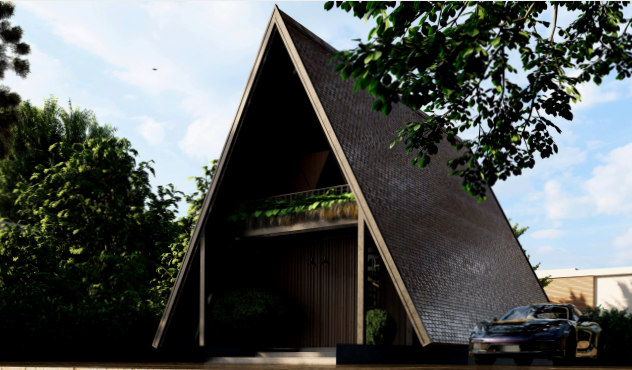

Join us in our journey towards sustainability. Together, we can redefine the future of architecture and engineering, creating spaces that inspire, endure, and respect the natural world.

05

REDEFINING SUSTAINABLE DESIGN

OUR PROJECTS

JUNGLE PEARL
Tanzania

An A-frame industrial structure, repurposed for resort cottages, offers a unique blend of rustic charm and modern industrial aesthetics. This architectural style is characterized by its steeply angled roofline that extends to the ground, forming an "A" shape, providing both aesthetic appeal and practical benefits.